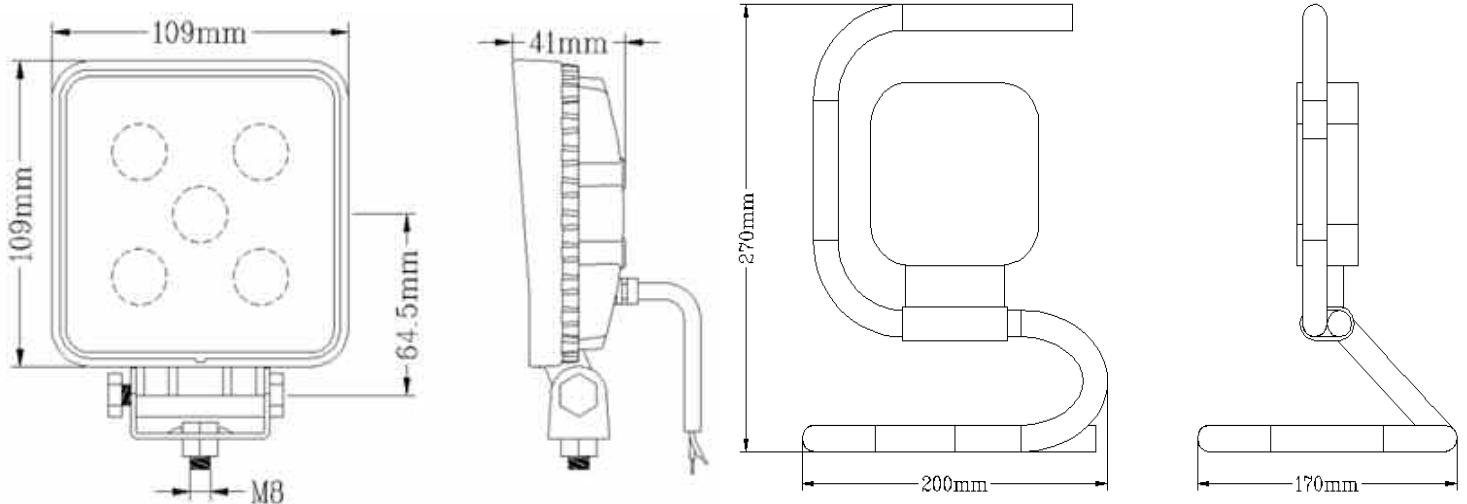

## Technical Information Sheet

Part No. 0-541-20

12/24 volt, 5x3W LED Work light comes with handle stand, 3 Metres of cable and cigarette plug. Protected to IP67. 900 Lumens. CE Approved.

Additional Information: See Lumen Output Graph Below

### Technical Drawing (not to scale)

### Specification

Type	Work lamp with handle stand
Voltage rating	12/24V
LED Power	5 x 3W (Epistar LED's)
Lumens	900Lm
Material	Housing: Aluminium Alloy, Lens: Polycarbonate
Dimensions	See Above
Protection	IP67
Approvals	CE